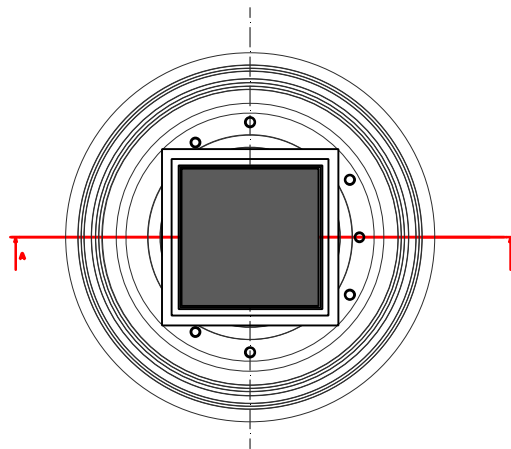

VERTICAL DRY Ceramic / VERTICAL DRY Black Glass / VERTICAL DRY White Glass Tehnicki crtez

VERTICAL DRY Ceramic / VERTICAL DRY Black Glass / VERTICAL DRY White Glass
Presek (*isti u sva 3 slučaja)

VERTICAL DRY Ceramic
Varijanta rešetke

VERTICAL DRY Black Glass
Varijanta rešetke

VERTICAL DRY White Glass
Varijanta rešetke