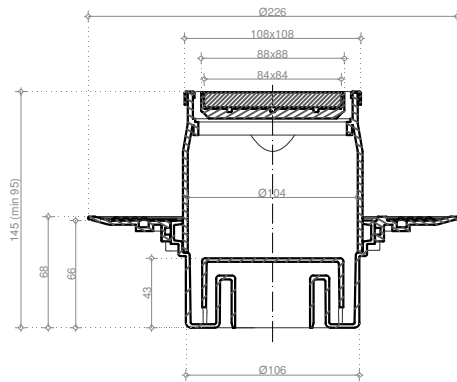

VERTICAL DRY Ceramic / VERTICAL DRY Black Glass / VERTICAL DRY White Glass Tehnicki crtez

VERTICAL DRY Ceramic / VERTICAL DRY Black Glass / VERTICAL DRY White Glass
Presek (*isti u sva 3 slučaja)

VERTICAL DRY Ceramic
Varijanta rešetke

VERTICAL DRY Black Glass
Varijanta rešetke

VERTICAL DRY White Glass
Varijanta rešetke