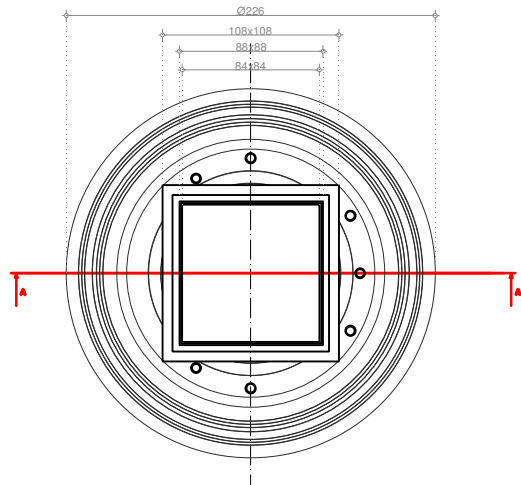

VERTICAL DRY Ceramic / VERTICAL DRY Black Glass / VERTICAL DRY White Glass Tehnicki crtez

VERTICAL DRY Ceramic / VERTICAL DRY Black Glass / VERTICAL DRY White Glass
Presek (*isti u sva 3 slučaja)

VERTICAL DRY Ceramic
Varijanta rešetke

VERTICAL DRY Black Glass
Varijanta rešetke

VERTICAL DRY White Glass
Varijanta rešetke